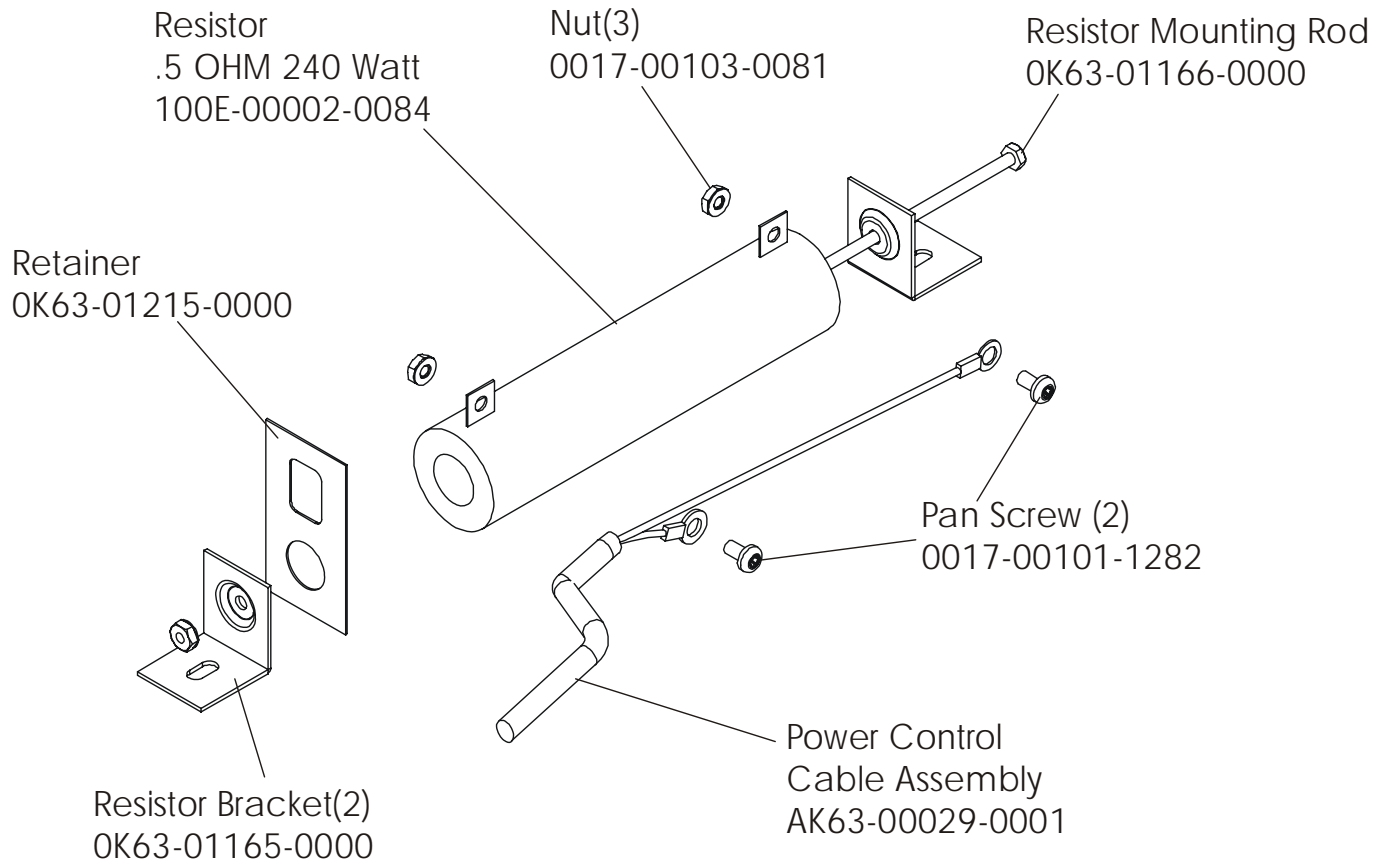

ARCTIC SILVER 93CW
Resistor Assembly- AK63-00047-0000

93CW-0XXX-02
S/N CCM100000 and up